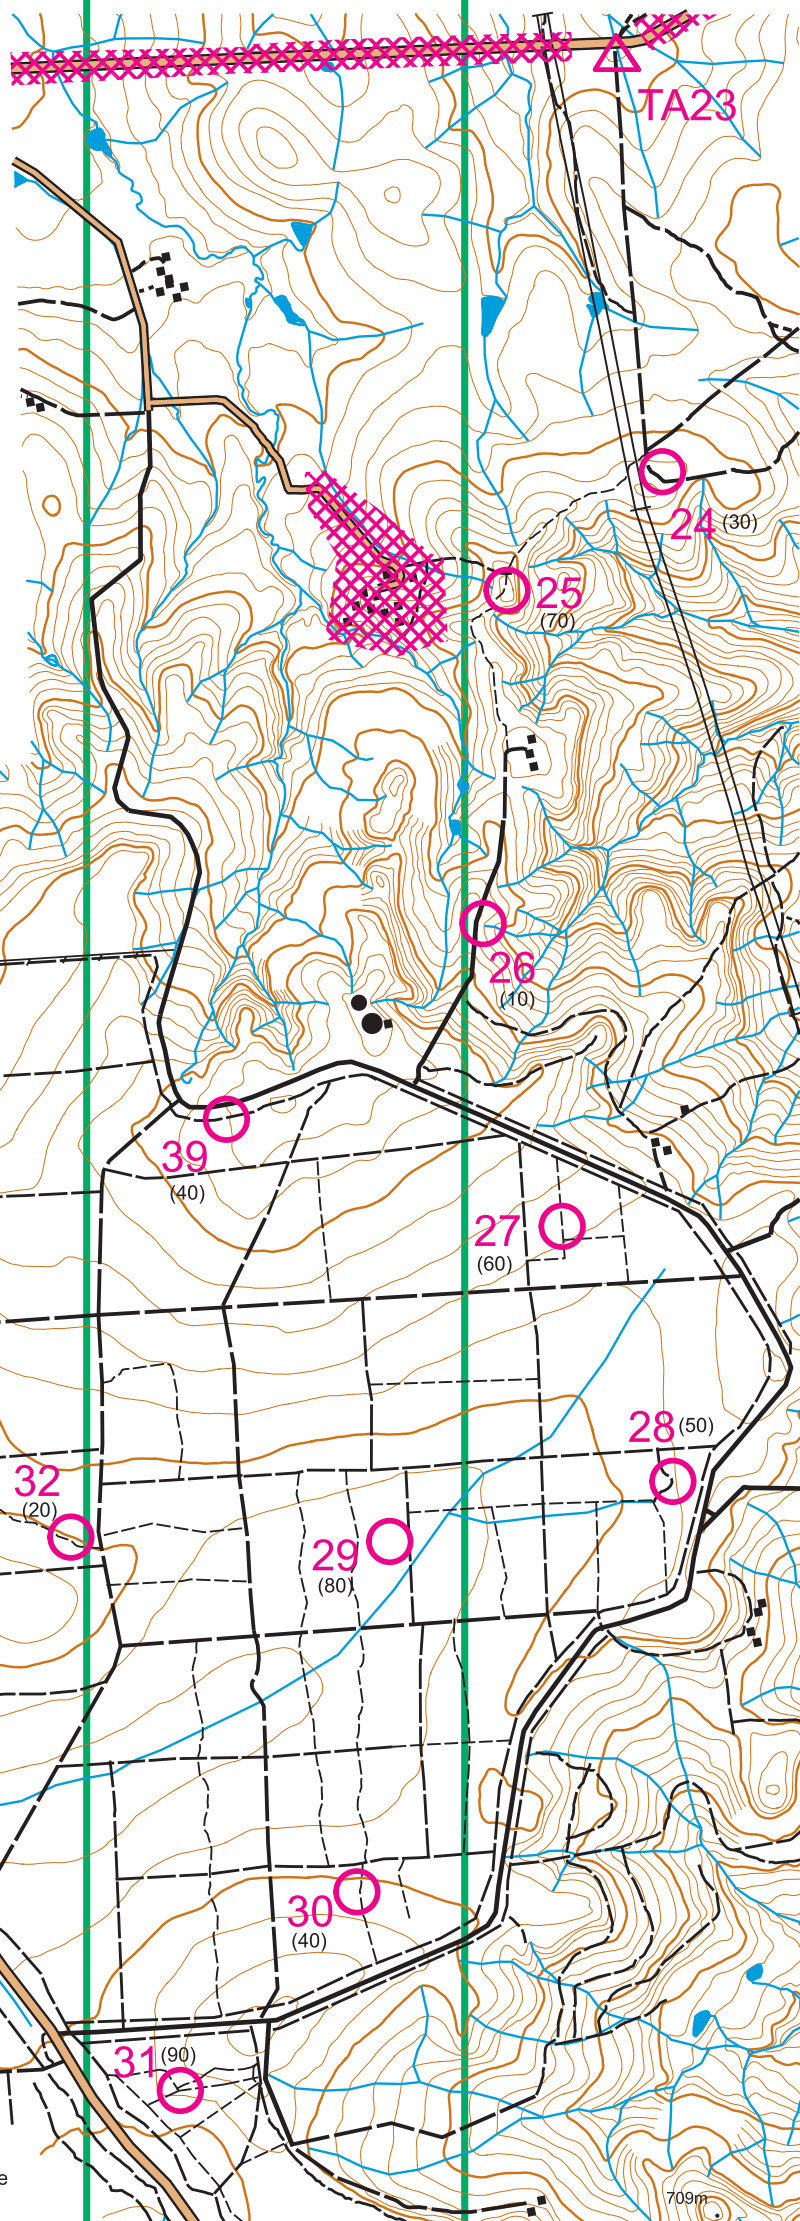

- Index Contour 
- Form Contour 
- Cliff 
- Watercourse 
- Lake 
- Fence 
- Major powerline 
- Building / Object 
- Check point / Score 
- Sealed Road 
- Major track 
- Track 
- Minor track 
- Path 
- Out of bounds 
- Rough open ground 
- Forestry 
- Thick vegetation 

22 August 2015
MOJO|Rogue|SIX

MAP 2

Scale 1:20000

Contour Interval 5m

Indexed at 25m

Mountain Bike

Magnetic North

Quarry

ROGUE

Metres
0 250 500 750 1000

Kilometres
0 1

Emergency contact » 0409 870 722 or 0402 622 310

nojo
adventure
Adventure outside of the box

Mapping by »
Liam St Pierre

Course setting by »
Erren Sieders and Jo Thomae

709m